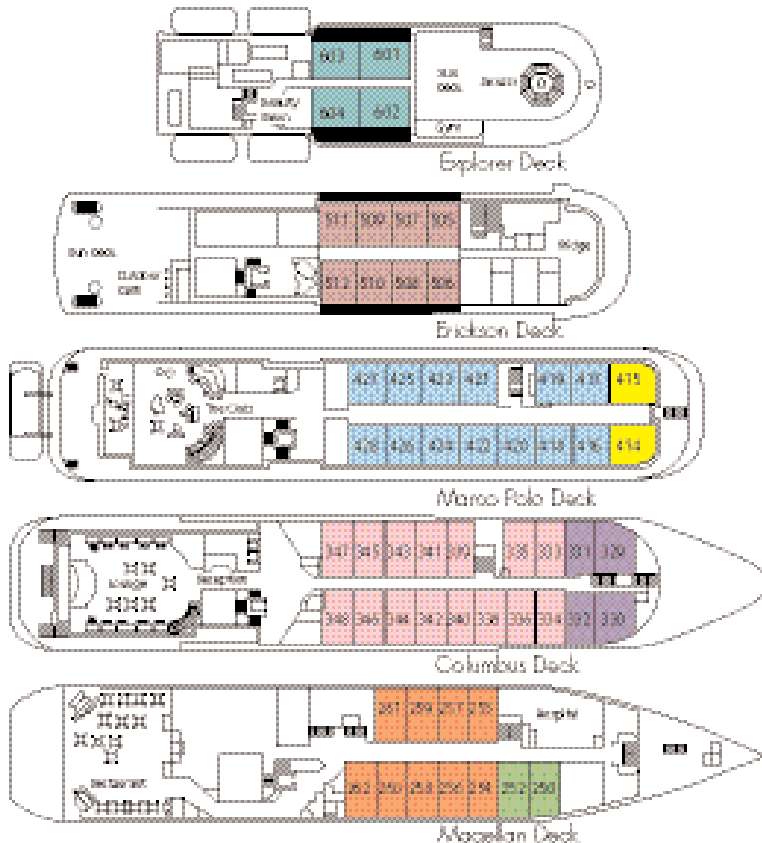

— THE ALL-SUITE, 114-GUEST —
CORINTHIAN II

The deluxe *Corinthian II* offers a classic yacht-like atmosphere and fine accommodations for 114 guests. Originally built in 1992, *Corinthian II* was refurbished and redecorated in 2005 to create an ambience of elegance and easy conviviality. The 75 experienced European officers and crew ensure an atmosphere akin to a private club for the length of each voyage. *Corinthian II* accommodates all guests in 57 outside suites, each affording sea views and featuring a sitting area, marble-appointed bathroom, satellite TV, CD/DVD player, mini-refrigerator, safe, and other amenities. Several suites include private balconies accessed via sliding-glass doors. Spacious and finely decorated public areas include a library with Internet access; an elegant lounge; and The Club, an inviting space for relaxation, with musical arrangements by the ship's pianist and picture windows for panoramic views. Superb international cuisine by European chefs is served either in the stately restaurant or al fresco on the wide sun deck, which is specially equipped for outdoor dining. The ship also includes a gym, beauty salon, elevator serving all passenger decks, and a sun deck with Jacuzzi. *Corinthian II* is ice-strengthened for voyages into Antarctic waters and is equipped with a fleet of Zodiac inflatable craft for forays ashore.

Sun Deck

Library

Deck Plan

Cabin Categories & Descriptions

All accommodations aboard *Corinthian II* are suites. They face outside, affording sea views, and several have balconies with sliding doors. All suites include a bedroom with beds that can be configured as two twin-size beds or one queen-size bed, sitting area, ample closet space, mini-refrigerator, satellite TV, CD/DVD player, marble-appointed bathroom with shower, and other amenities.

MAIN SPECIFICATIONS

Overall Length: 297 feet | Beam: 50 feet | Draft: 12 feet |
 Gross Tonnage: 4,200 | Flag: Malta