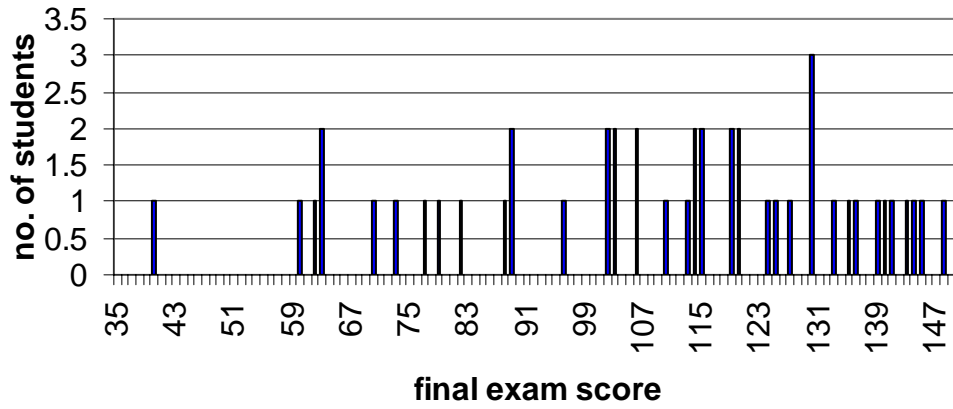

### Final exam-UG grades

Ave.=108 (72%)

### Final exam-PB grades