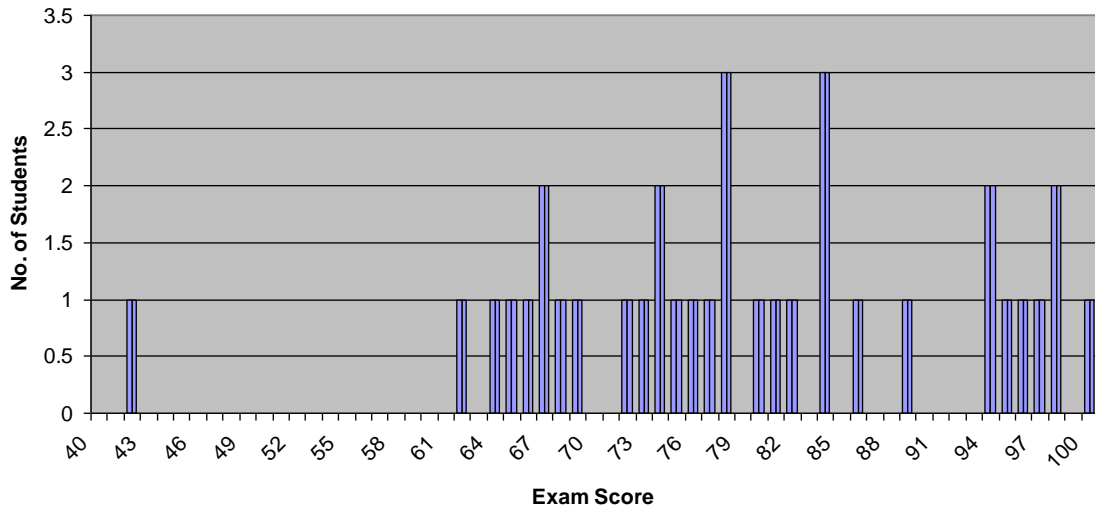

Exam 1 UG distribution Sp 09
UG Ave.=78.8

Exam 1 PB distribution Sp 09