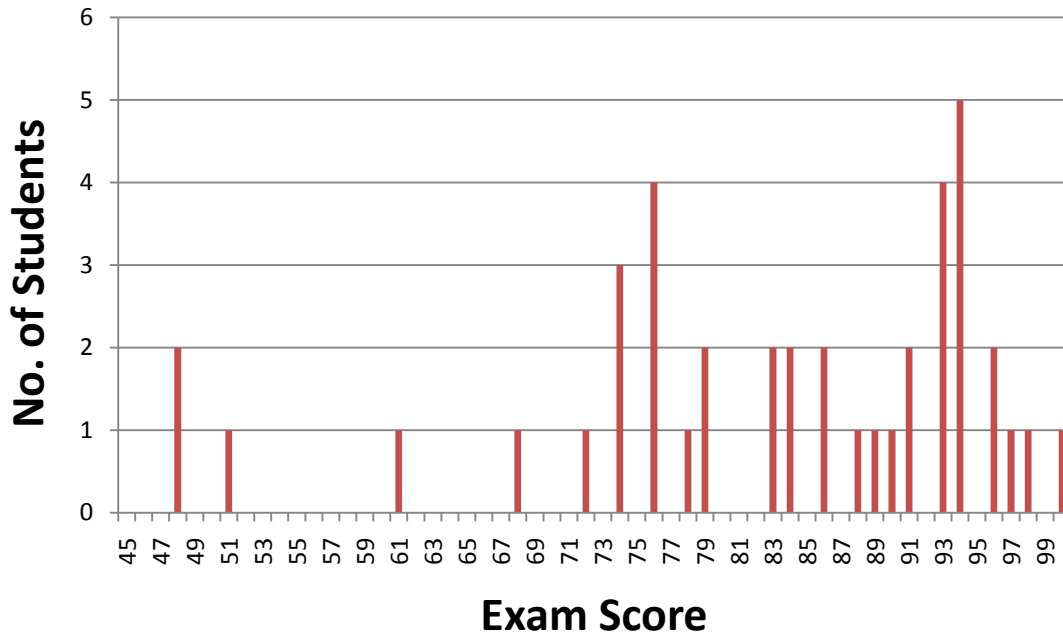

Exam 3 UG distribution Sp 2010

UG Ave.=82.4%

Exam 3 PB distribution Sp 2010