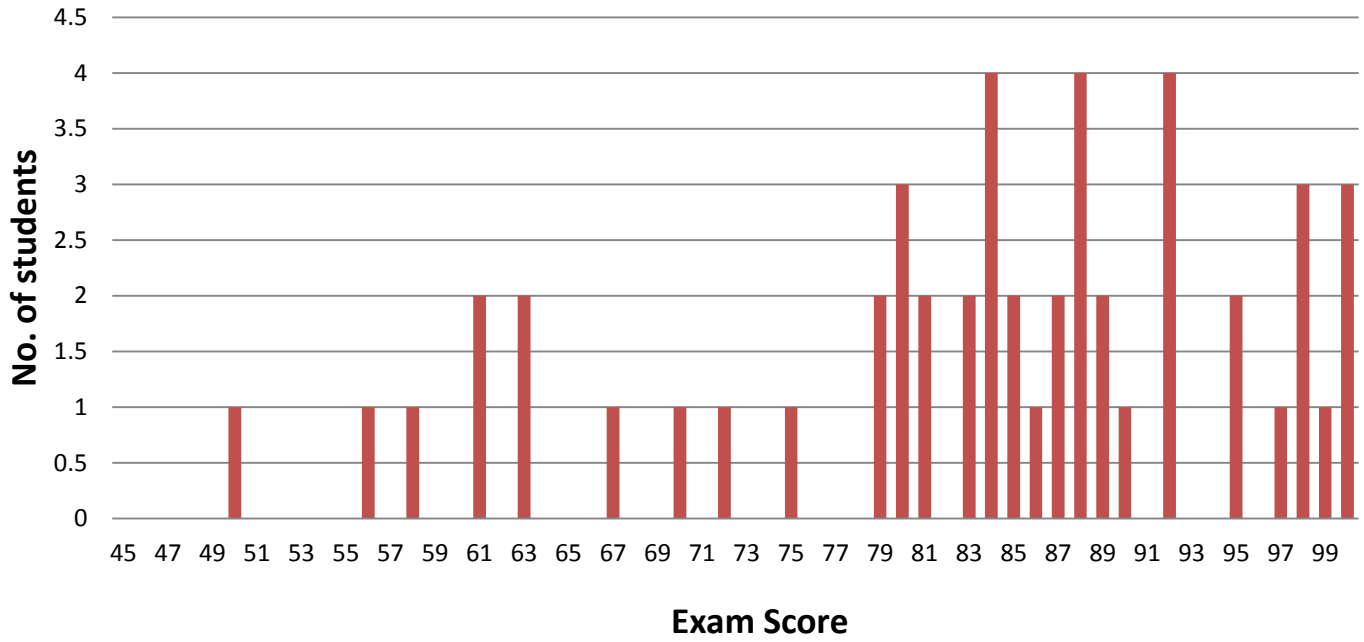

Exam 1 UG distribution Sp 12

UG Ave.=82.8%

Exam 1 PB distribution Sp 12