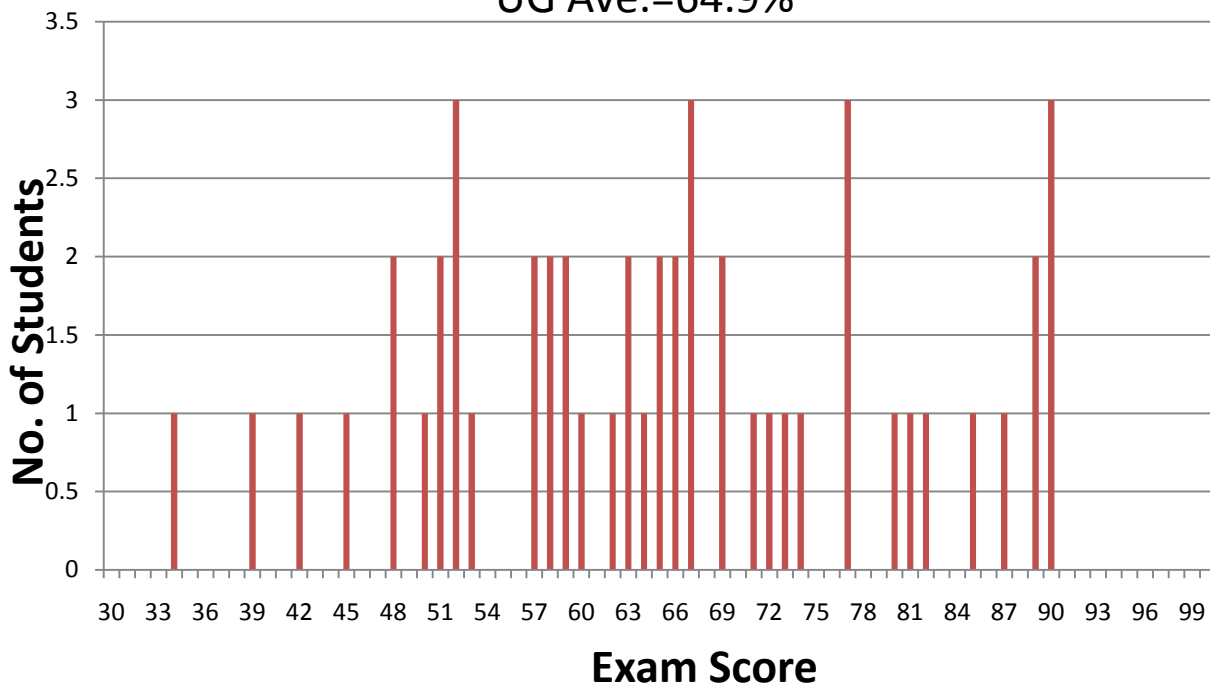

Exam 2 UG distribution Sp 2012

UG Ave.=64.9%

Exam 2 PB distribution Sp 2012