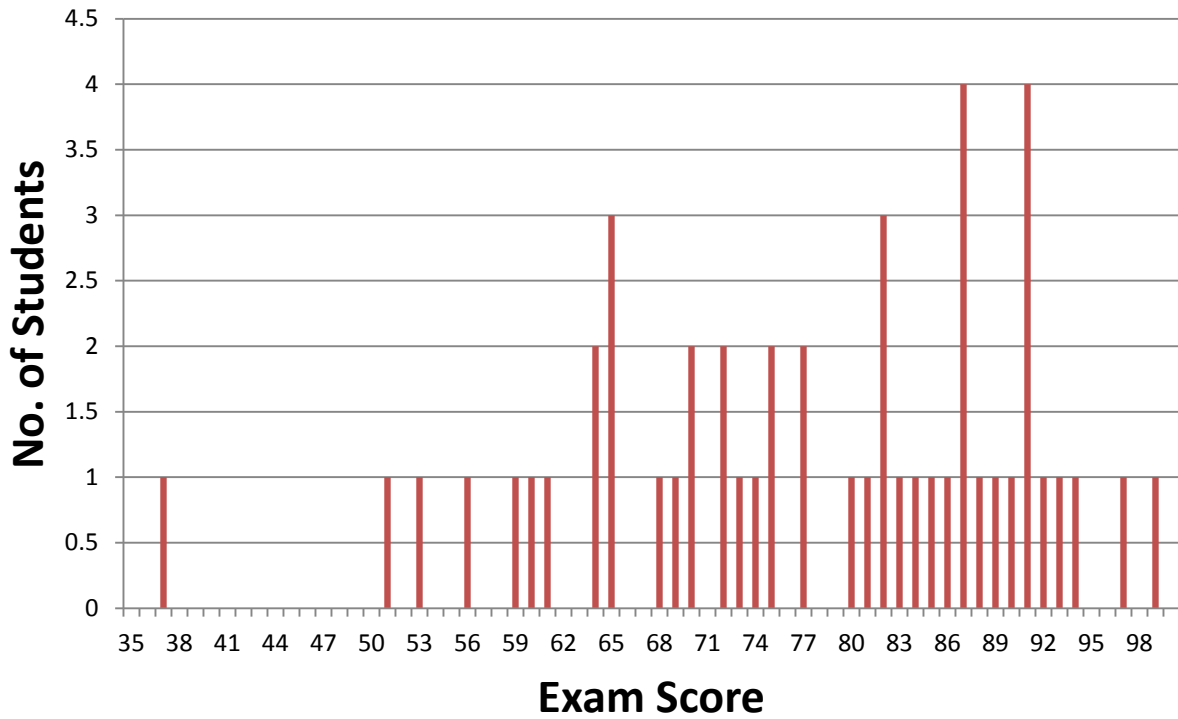

Exam 3 UG distribution Sp 2012

UG Ave.=76.5%

Exam 3 PB distribution Sp 2012