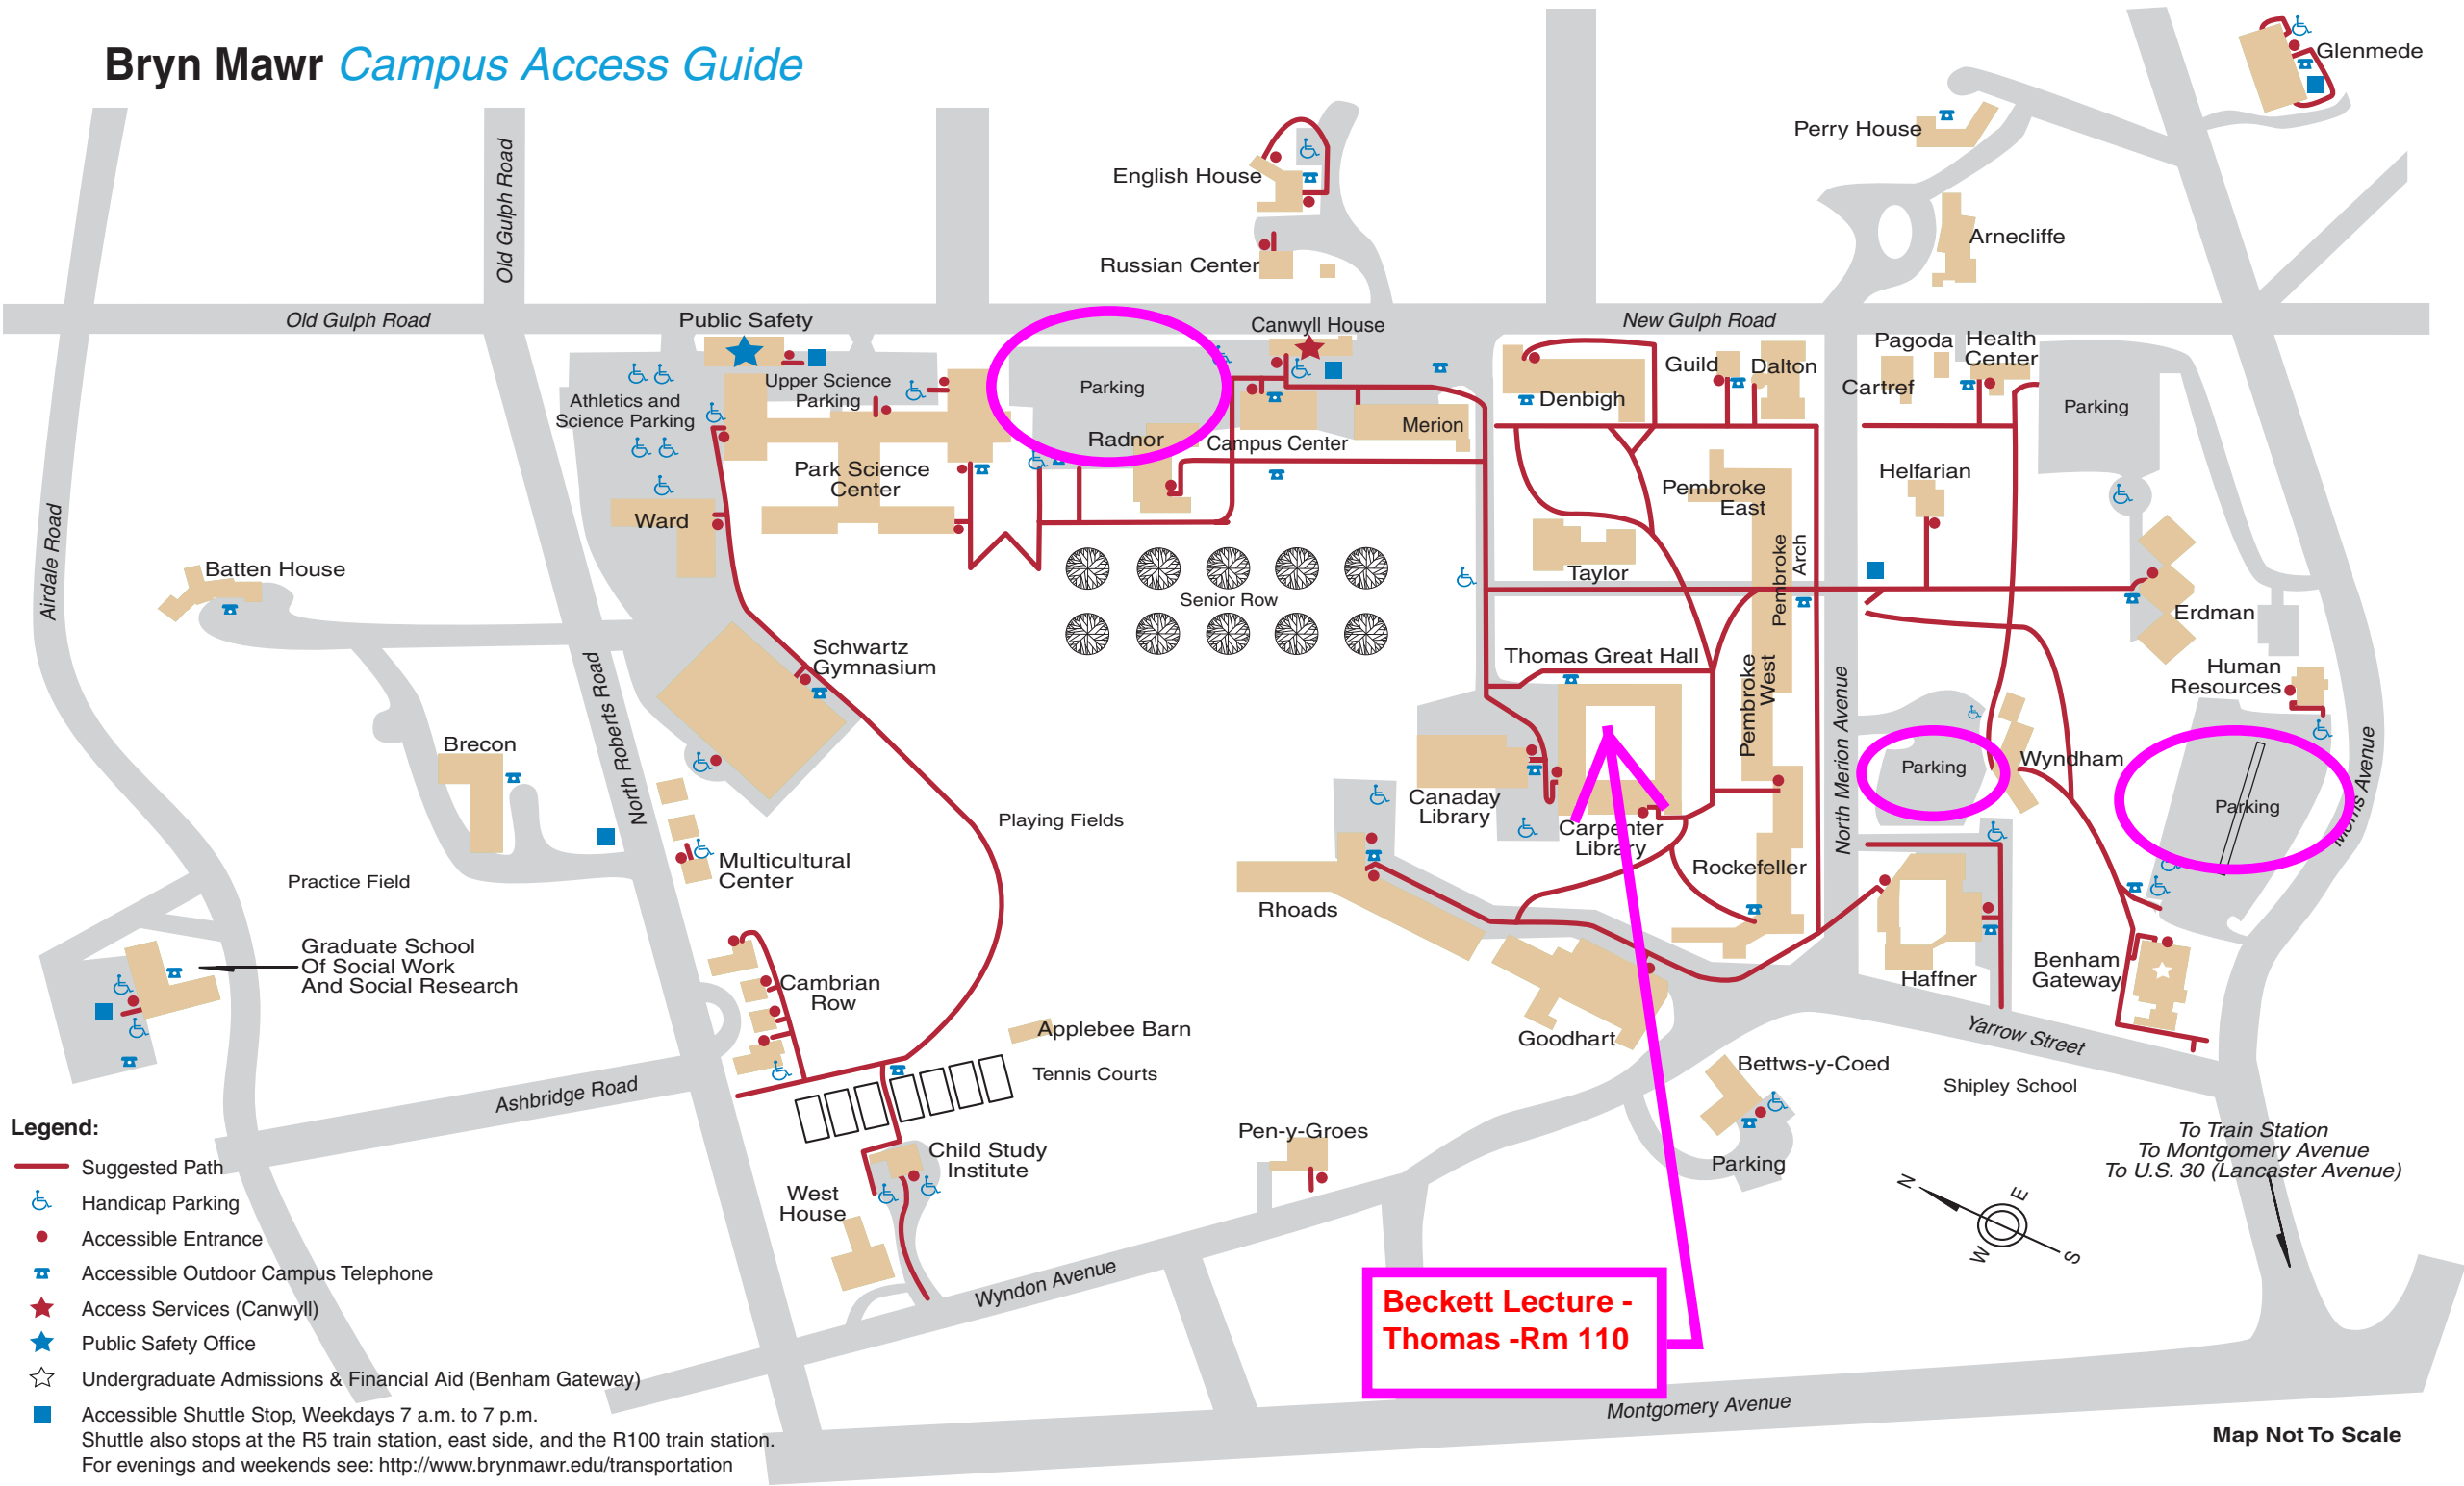

Bryn Mawr Campus Access Guide

- Legend:**
- Suggested Path
 - Handicap Parking
 - Accessible Entrance
 - Accessible Outdoor Campus Telephone
 - ★ Access Services (Canwyll)
 - ★ Public Safety Office
 - ☆ Undergraduate Admissions & Financial Aid (Benham Gateway)
 - Accessible Shuttle Stop, Weekdays 7 a.m. to 7 p.m.

Shuttle also stops at the R5 train station, east side, and the R100 train station.
 For evenings and weekends see: <http://www.bryn-mawr.edu/transportation>

To Train Station
 To Montgomery Avenue
 To U.S. 30 (Lancaster Avenue)

Map Not To Scale