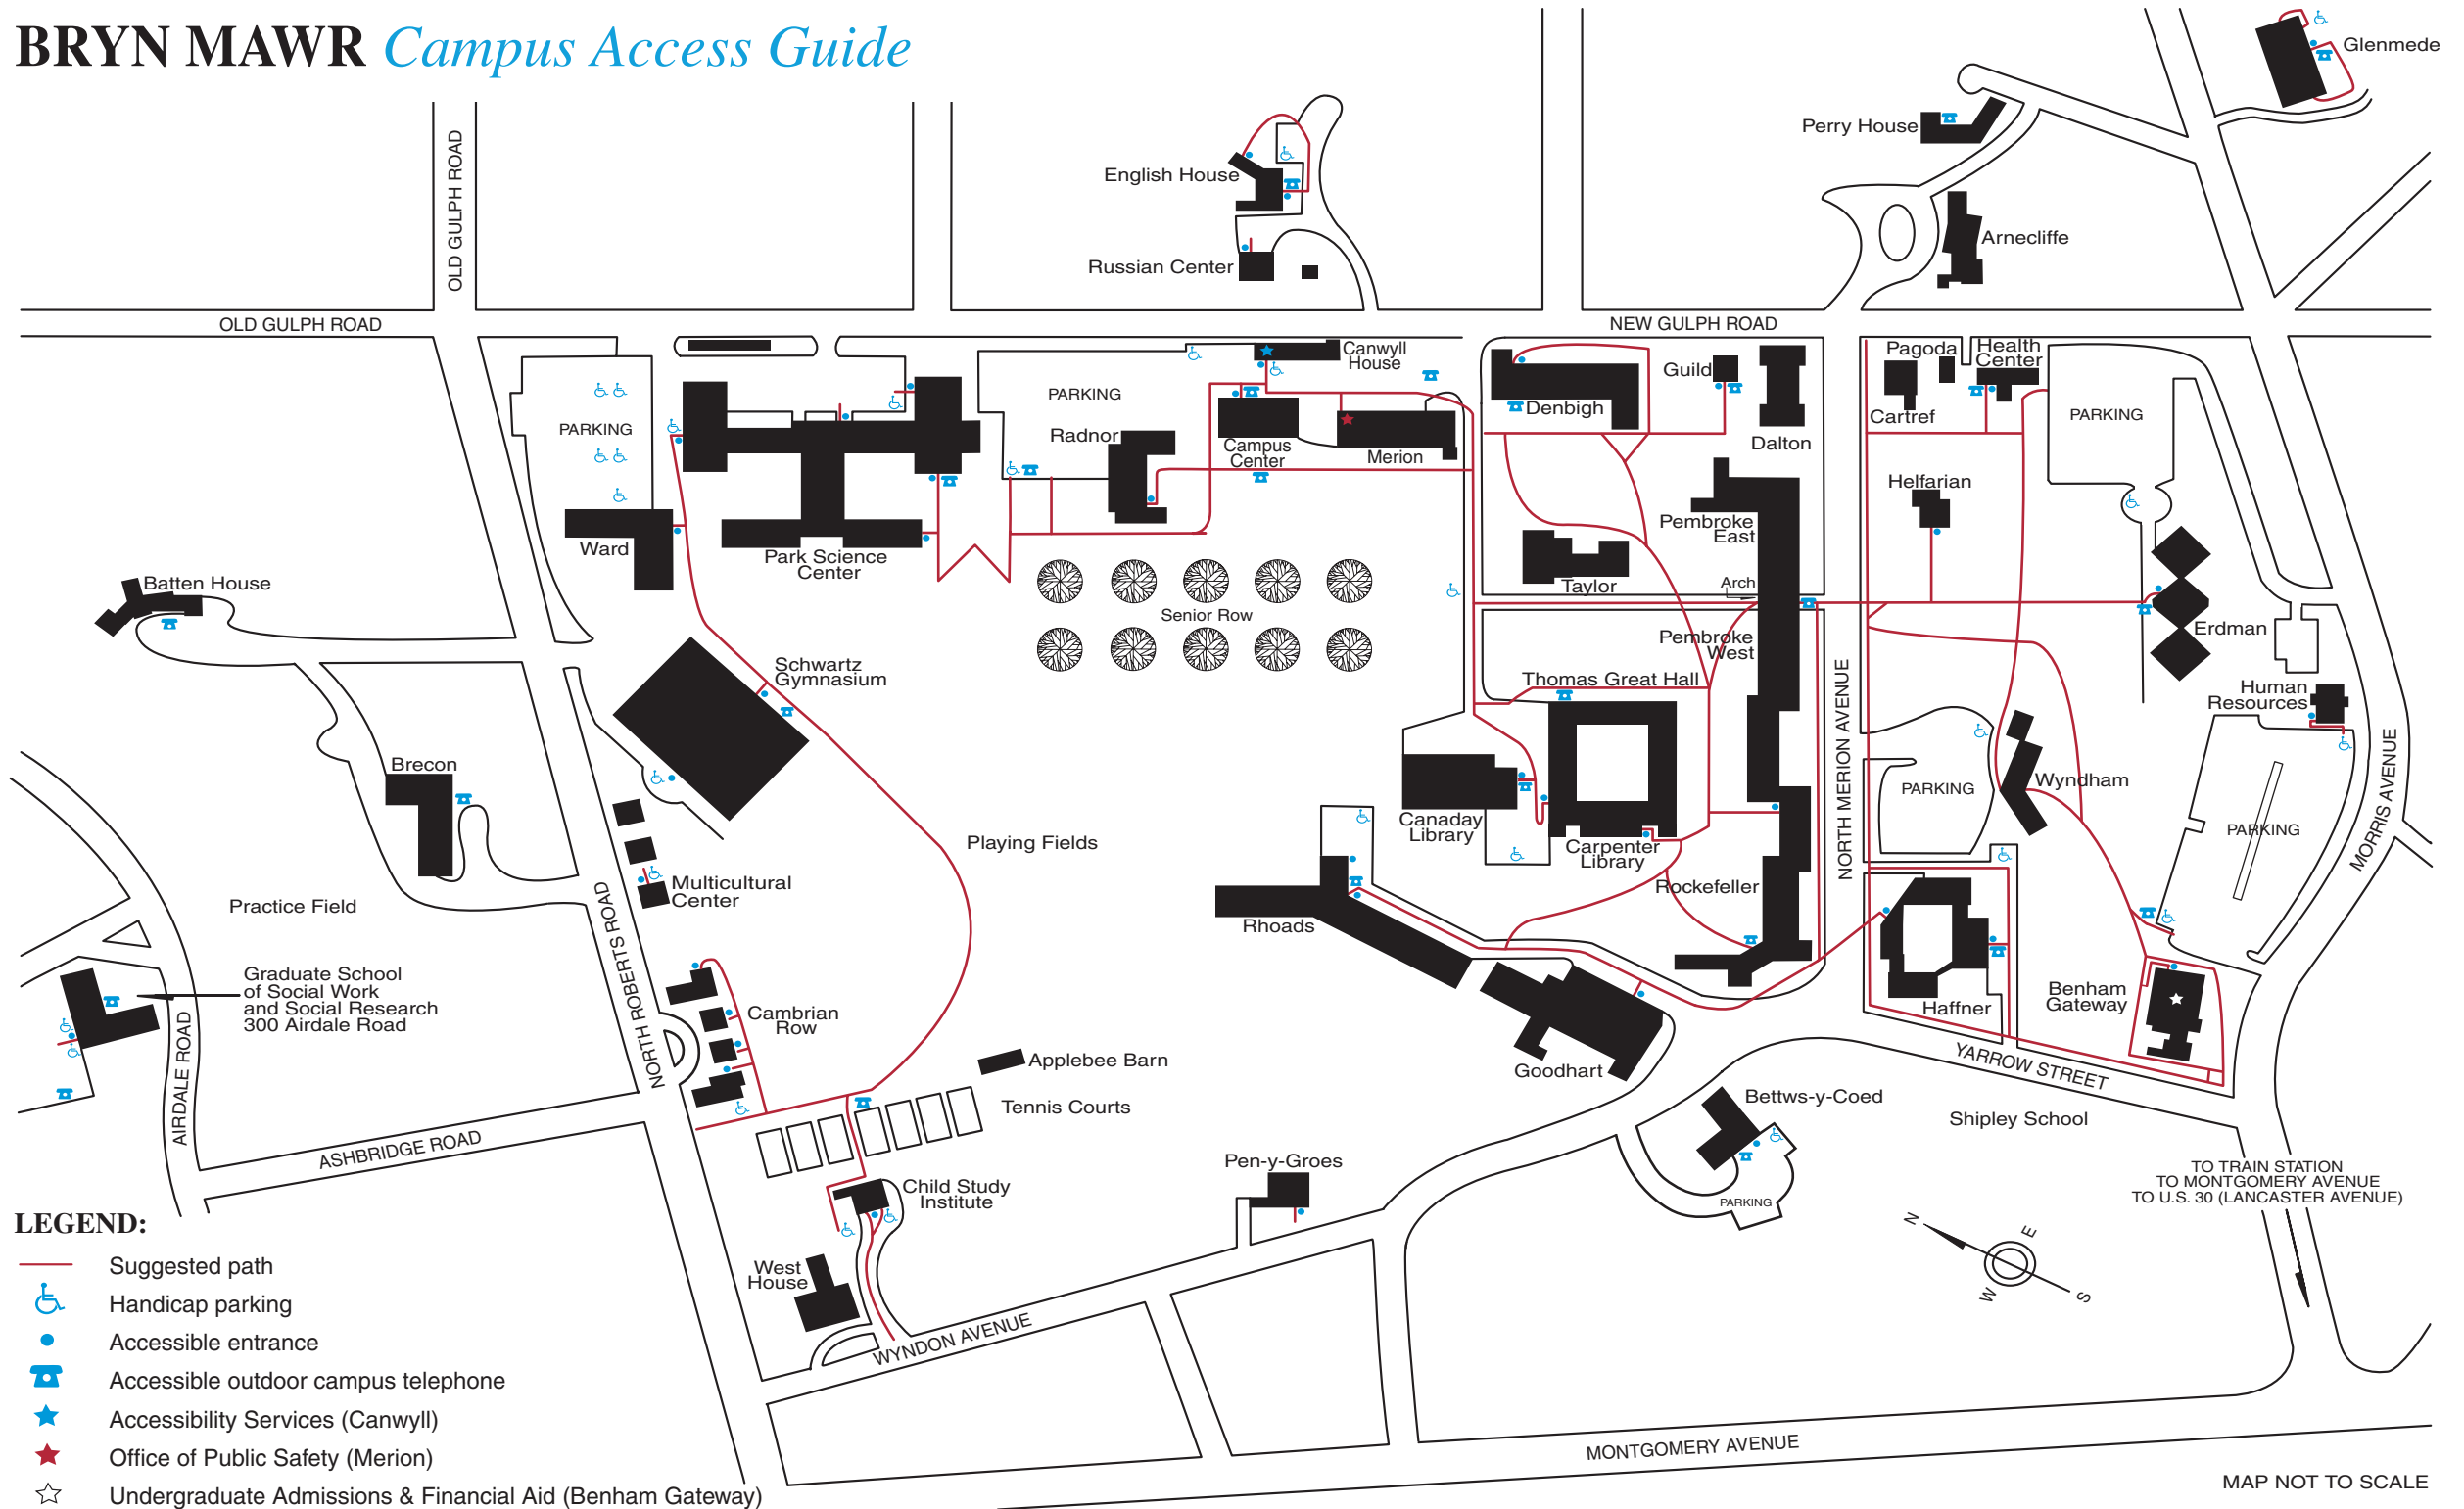

BRYN MAWR *Campus Access Guide*

LEGEND:

- Suggested path
- Handicap parking
- Accessible entrance
- Accessible outdoor campus telephone
- ★ Accessibility Services (Canwyll)
- ★ Office of Public Safety (Merion)
- ☆ Undergraduate Admissions & Financial Aid (Benham Gateway)

TO TRAIN STATION
TO MONTGOMERY AVENUE
TO U.S. 30 (LANCASTER AVENUE)

MAP NOT TO SCALE