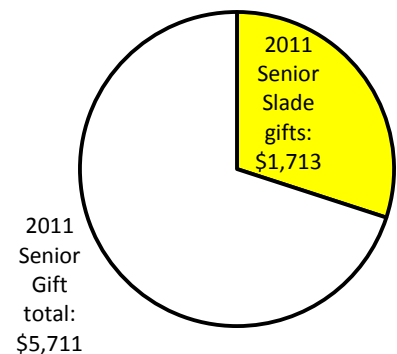

“What is The Slade Society?”

The Slade Society is Bryn Mawr's giving circle that recognizes donors who make annual leadership gifts to the College. Members of The Slade Society serve as inspiration for the entire Bryn Mawr community, and their gifts constituted 71% of 5.2 million dollars contributed to the Annual Fund in 2011.

For the majority of alumnae, Slade membership begins with a gift of \$2,500 or more. To ensure access to Slade for Bryn Mawr's graduating class, Seniors can join Slade with a gift of only \$100!

“Why should I join Senior Slade?”

Impact. Leadership giving is the foundation of the class gift. Four percent of donors in the Class of 2011 gave at the Slade level, but their donations accounted for nearly 30% of the total gift. The Class of 2011 holds the current Senior Slade membership record with 13 classmates contributing \$100 or more. Your decision to give at the Senior Slade level can help the Class of 2012 surpass that milestone!