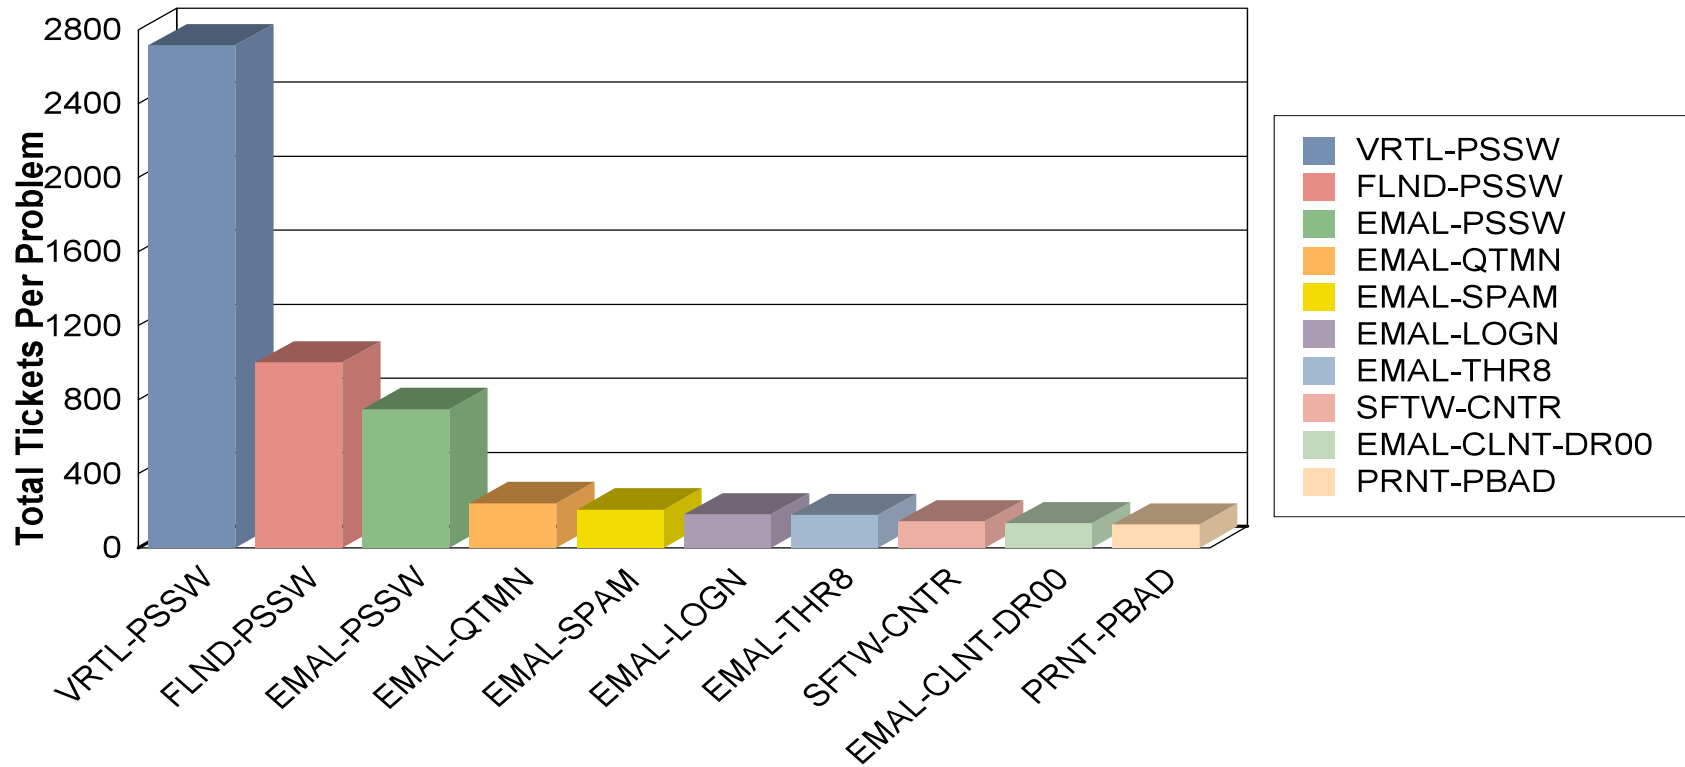

Top Ten Issues Between 06/01/2007 and 05/31/2008

Total Number of Tickets:	11,478
Top5 as % of total tickets:	43%
Top10 as % of total tickets:	49%
<hr/>	
Total Number of Categories:	276
"long-tail" (<= 1 call/mo) as % of total categories:	51%

1	VRTL-PSSW	Password Reset - VBM	2715
2	FLND-PSSW	Password Reset - Novell	1002
3	EMAL-PSSW	Password Reset - Email	748
4	EMAL-QTMN	Password Reset - Quota	241
5	EMAL-SPAM	Email - spam	207
6	EMAL-LOGN	Email - login	180