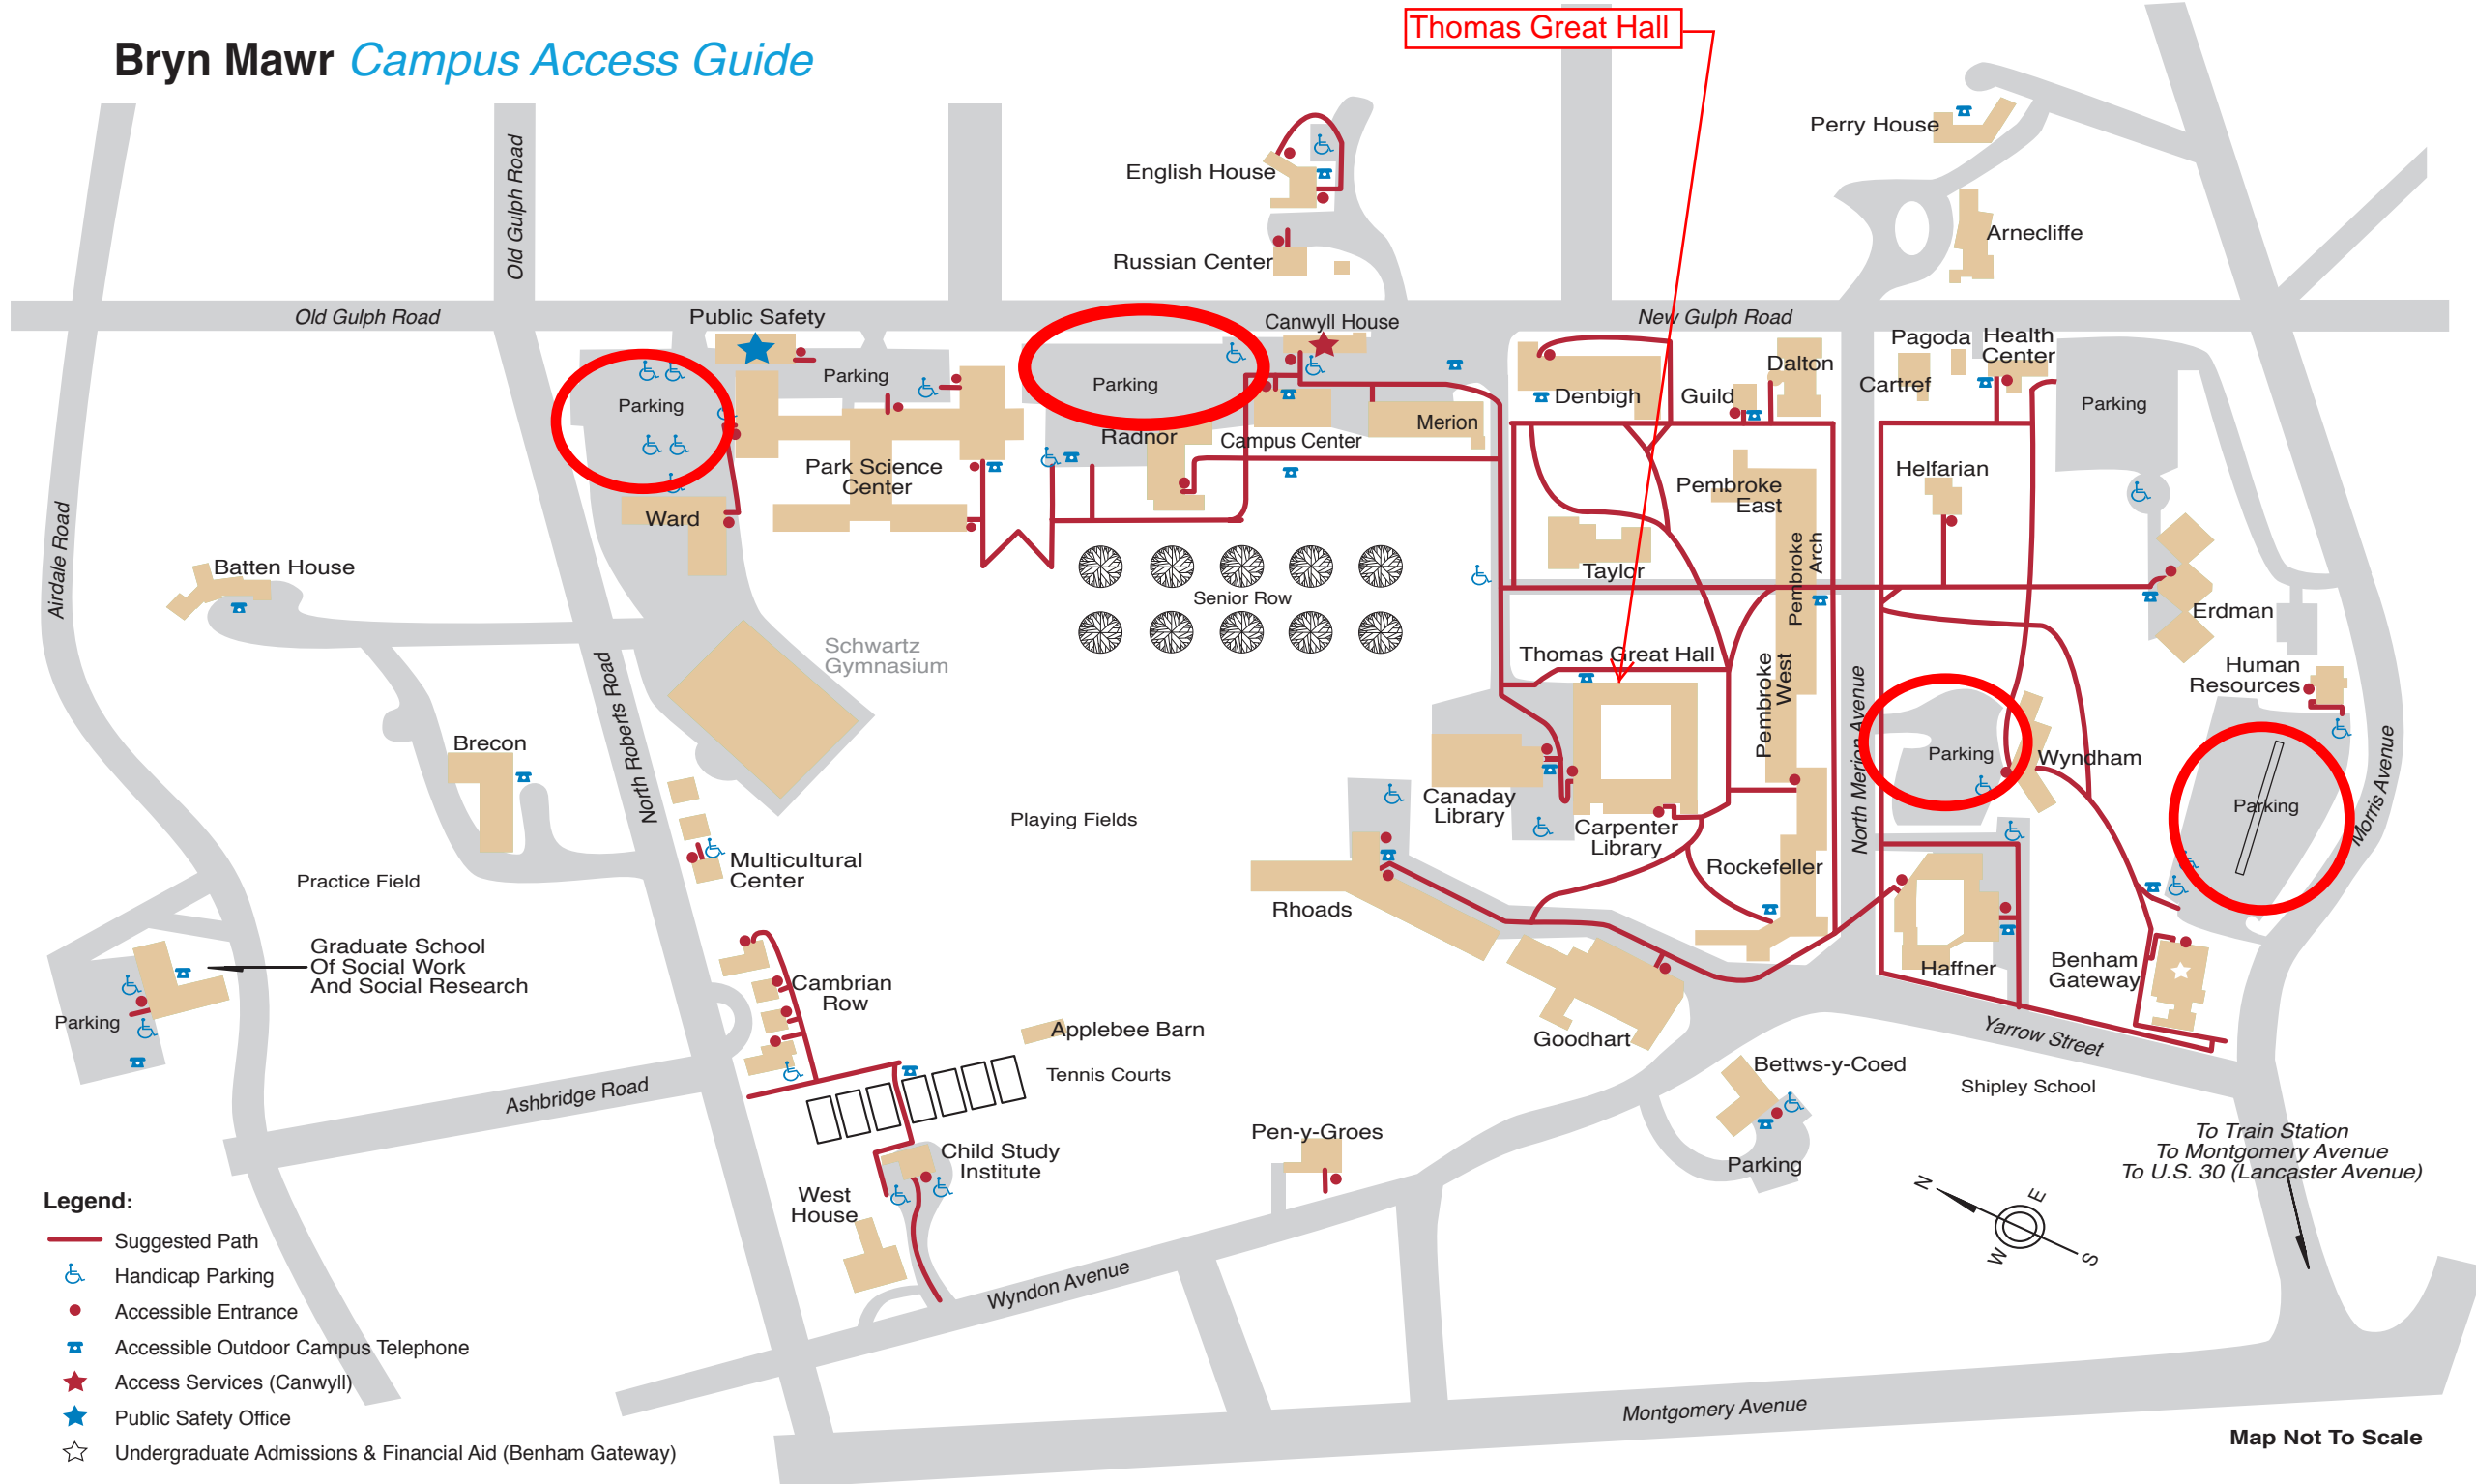

Bryn Mawr *Campus Access Guide*

- Legend:**
- Suggested Path
 - Handicap Parking
 - Accessible Entrance
 - Accessible Outdoor Campus Telephone
 - ★ Access Services (Canwyll)
 - ★ Public Safety Office
 - ☆ Undergraduate Admissions & Financial Aid (Benham Gateway)

To Train Station
To Montgomery Avenue
To U.S. 30 (Lancaster Avenue)

Map Not To Scale