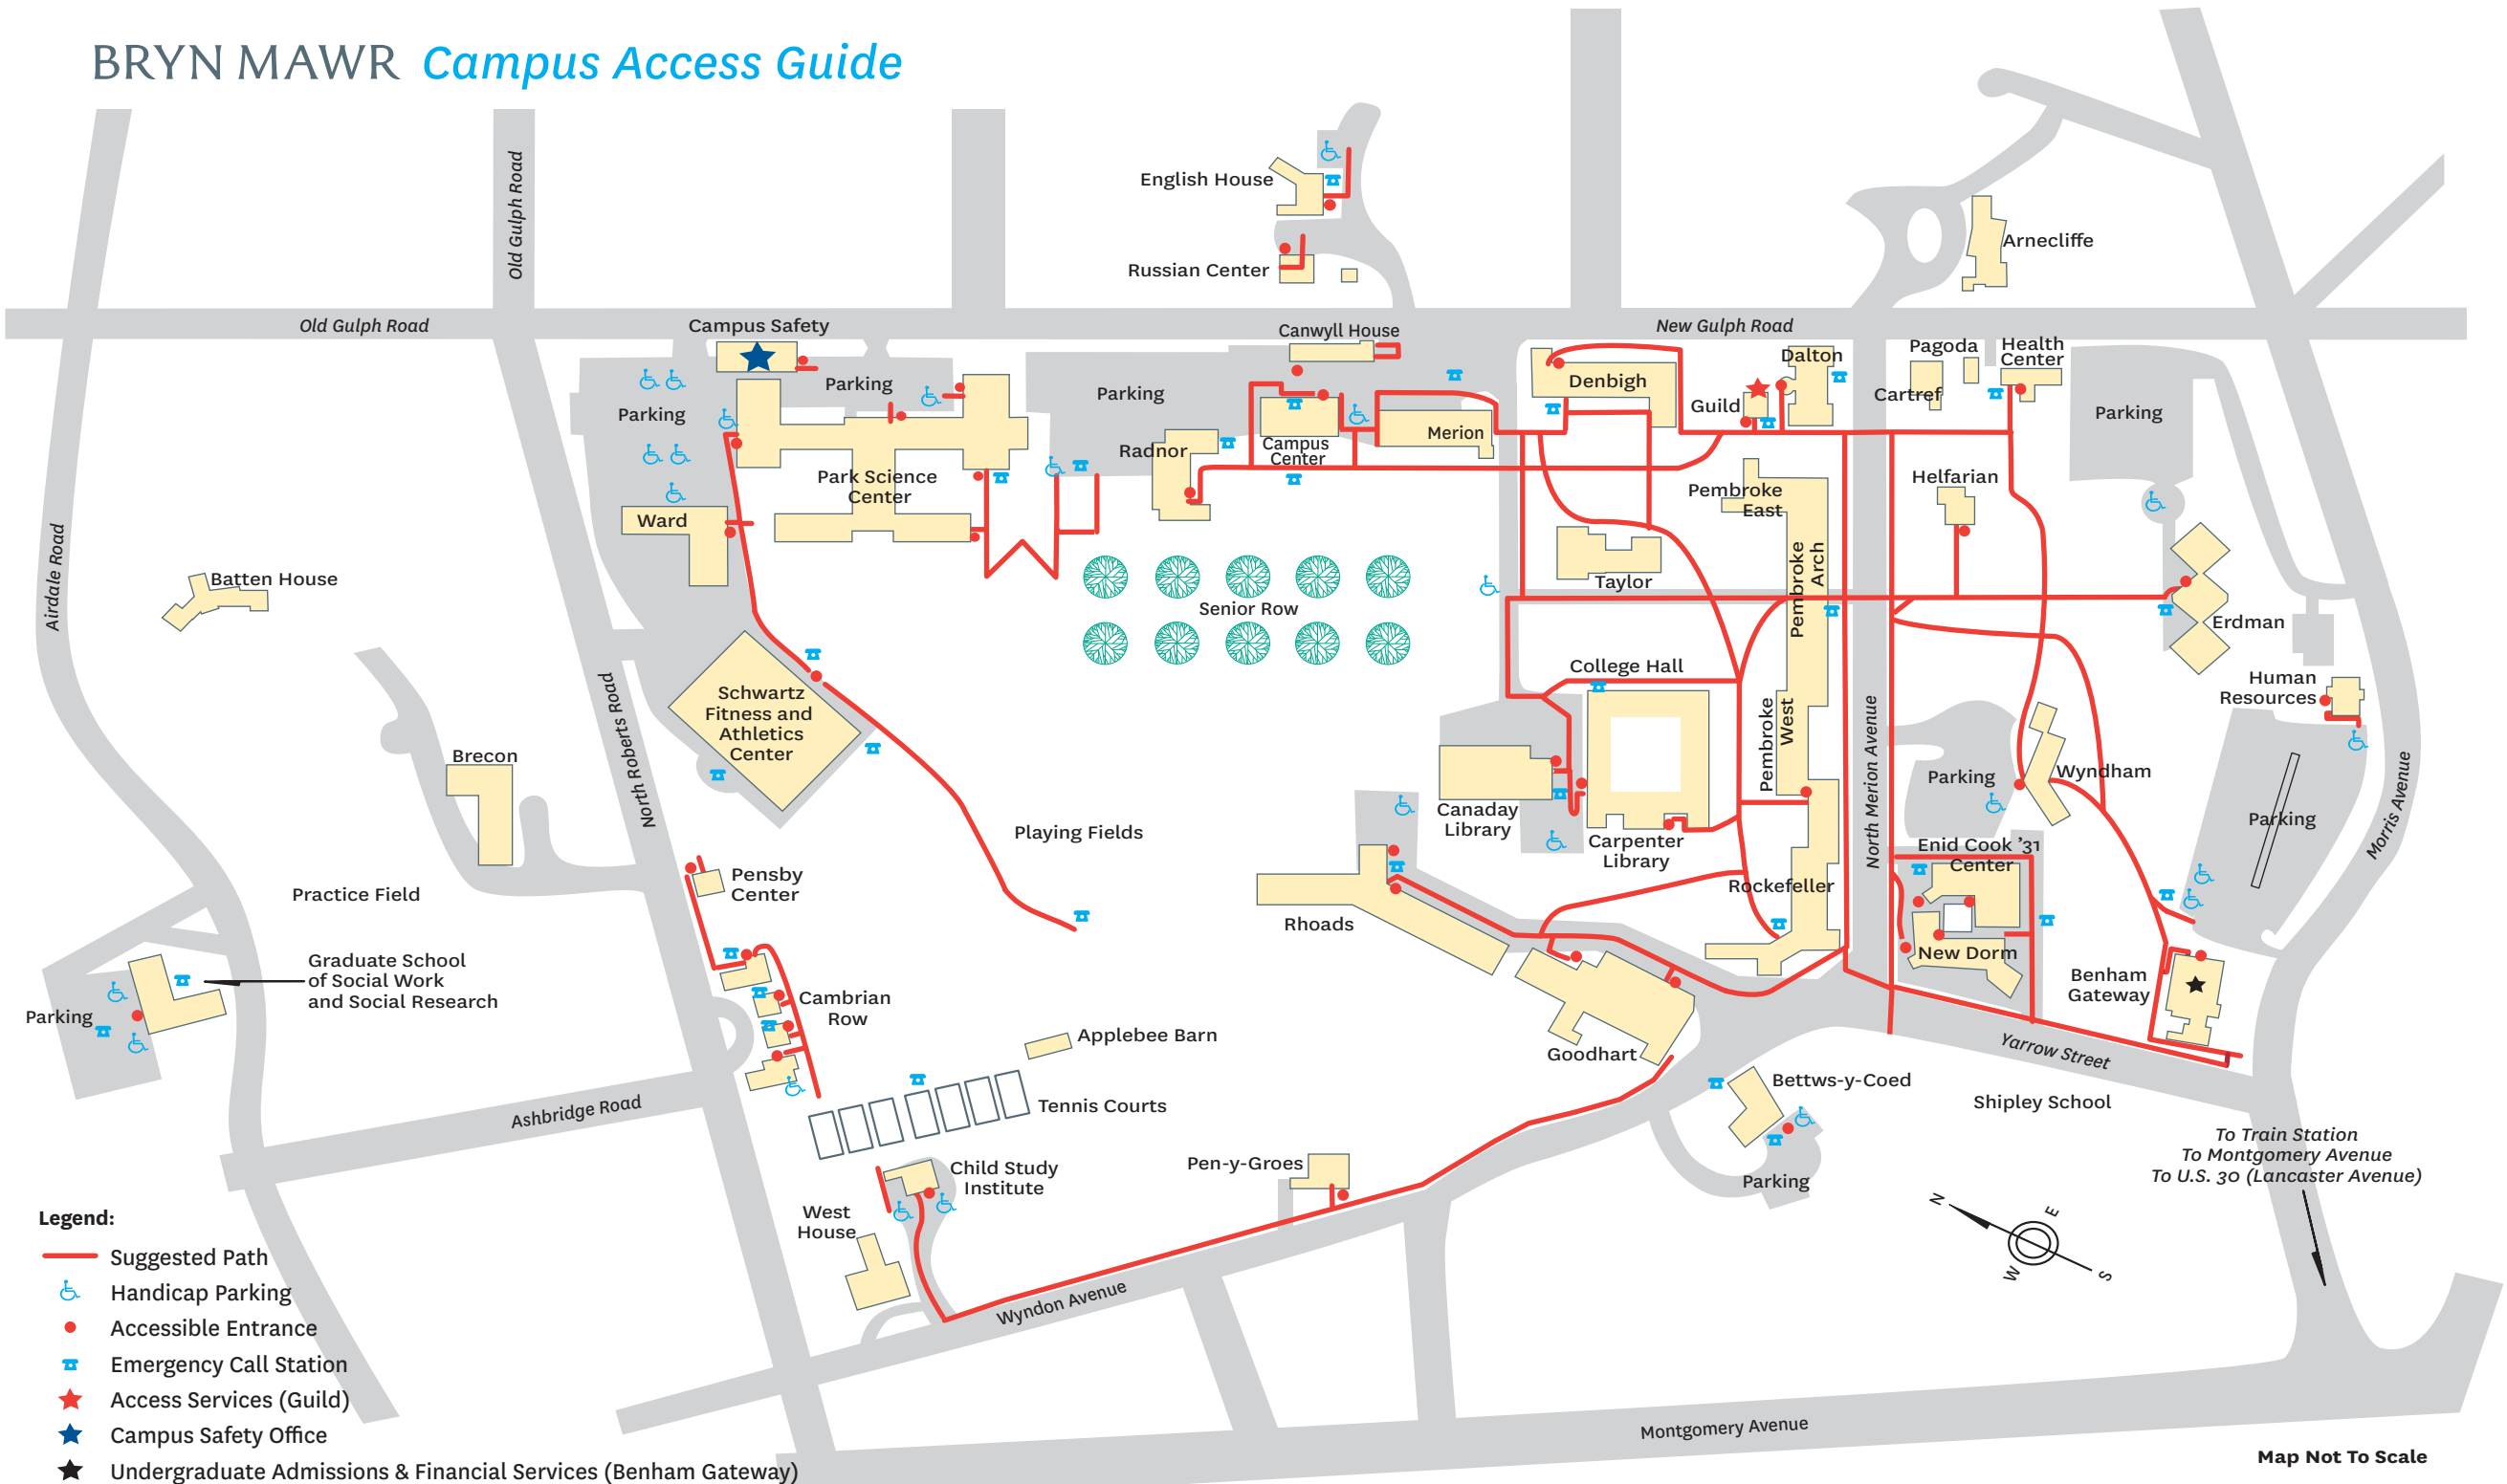

BRYN MAWR *Campus Access Guide*

Legend:

- Suggested Path
- Handicap Parking
- Accessible Entrance
- Emergency Call Station
- ★ Access Services (Guild)
- ★ Campus Safety Office
- ★ Undergraduate Admissions & Financial Services (Benham Gateway)

Map Not To Scale

To Train Station
 To Montgomery Avenue
 To U.S. 30 (Lancaster Avenue)