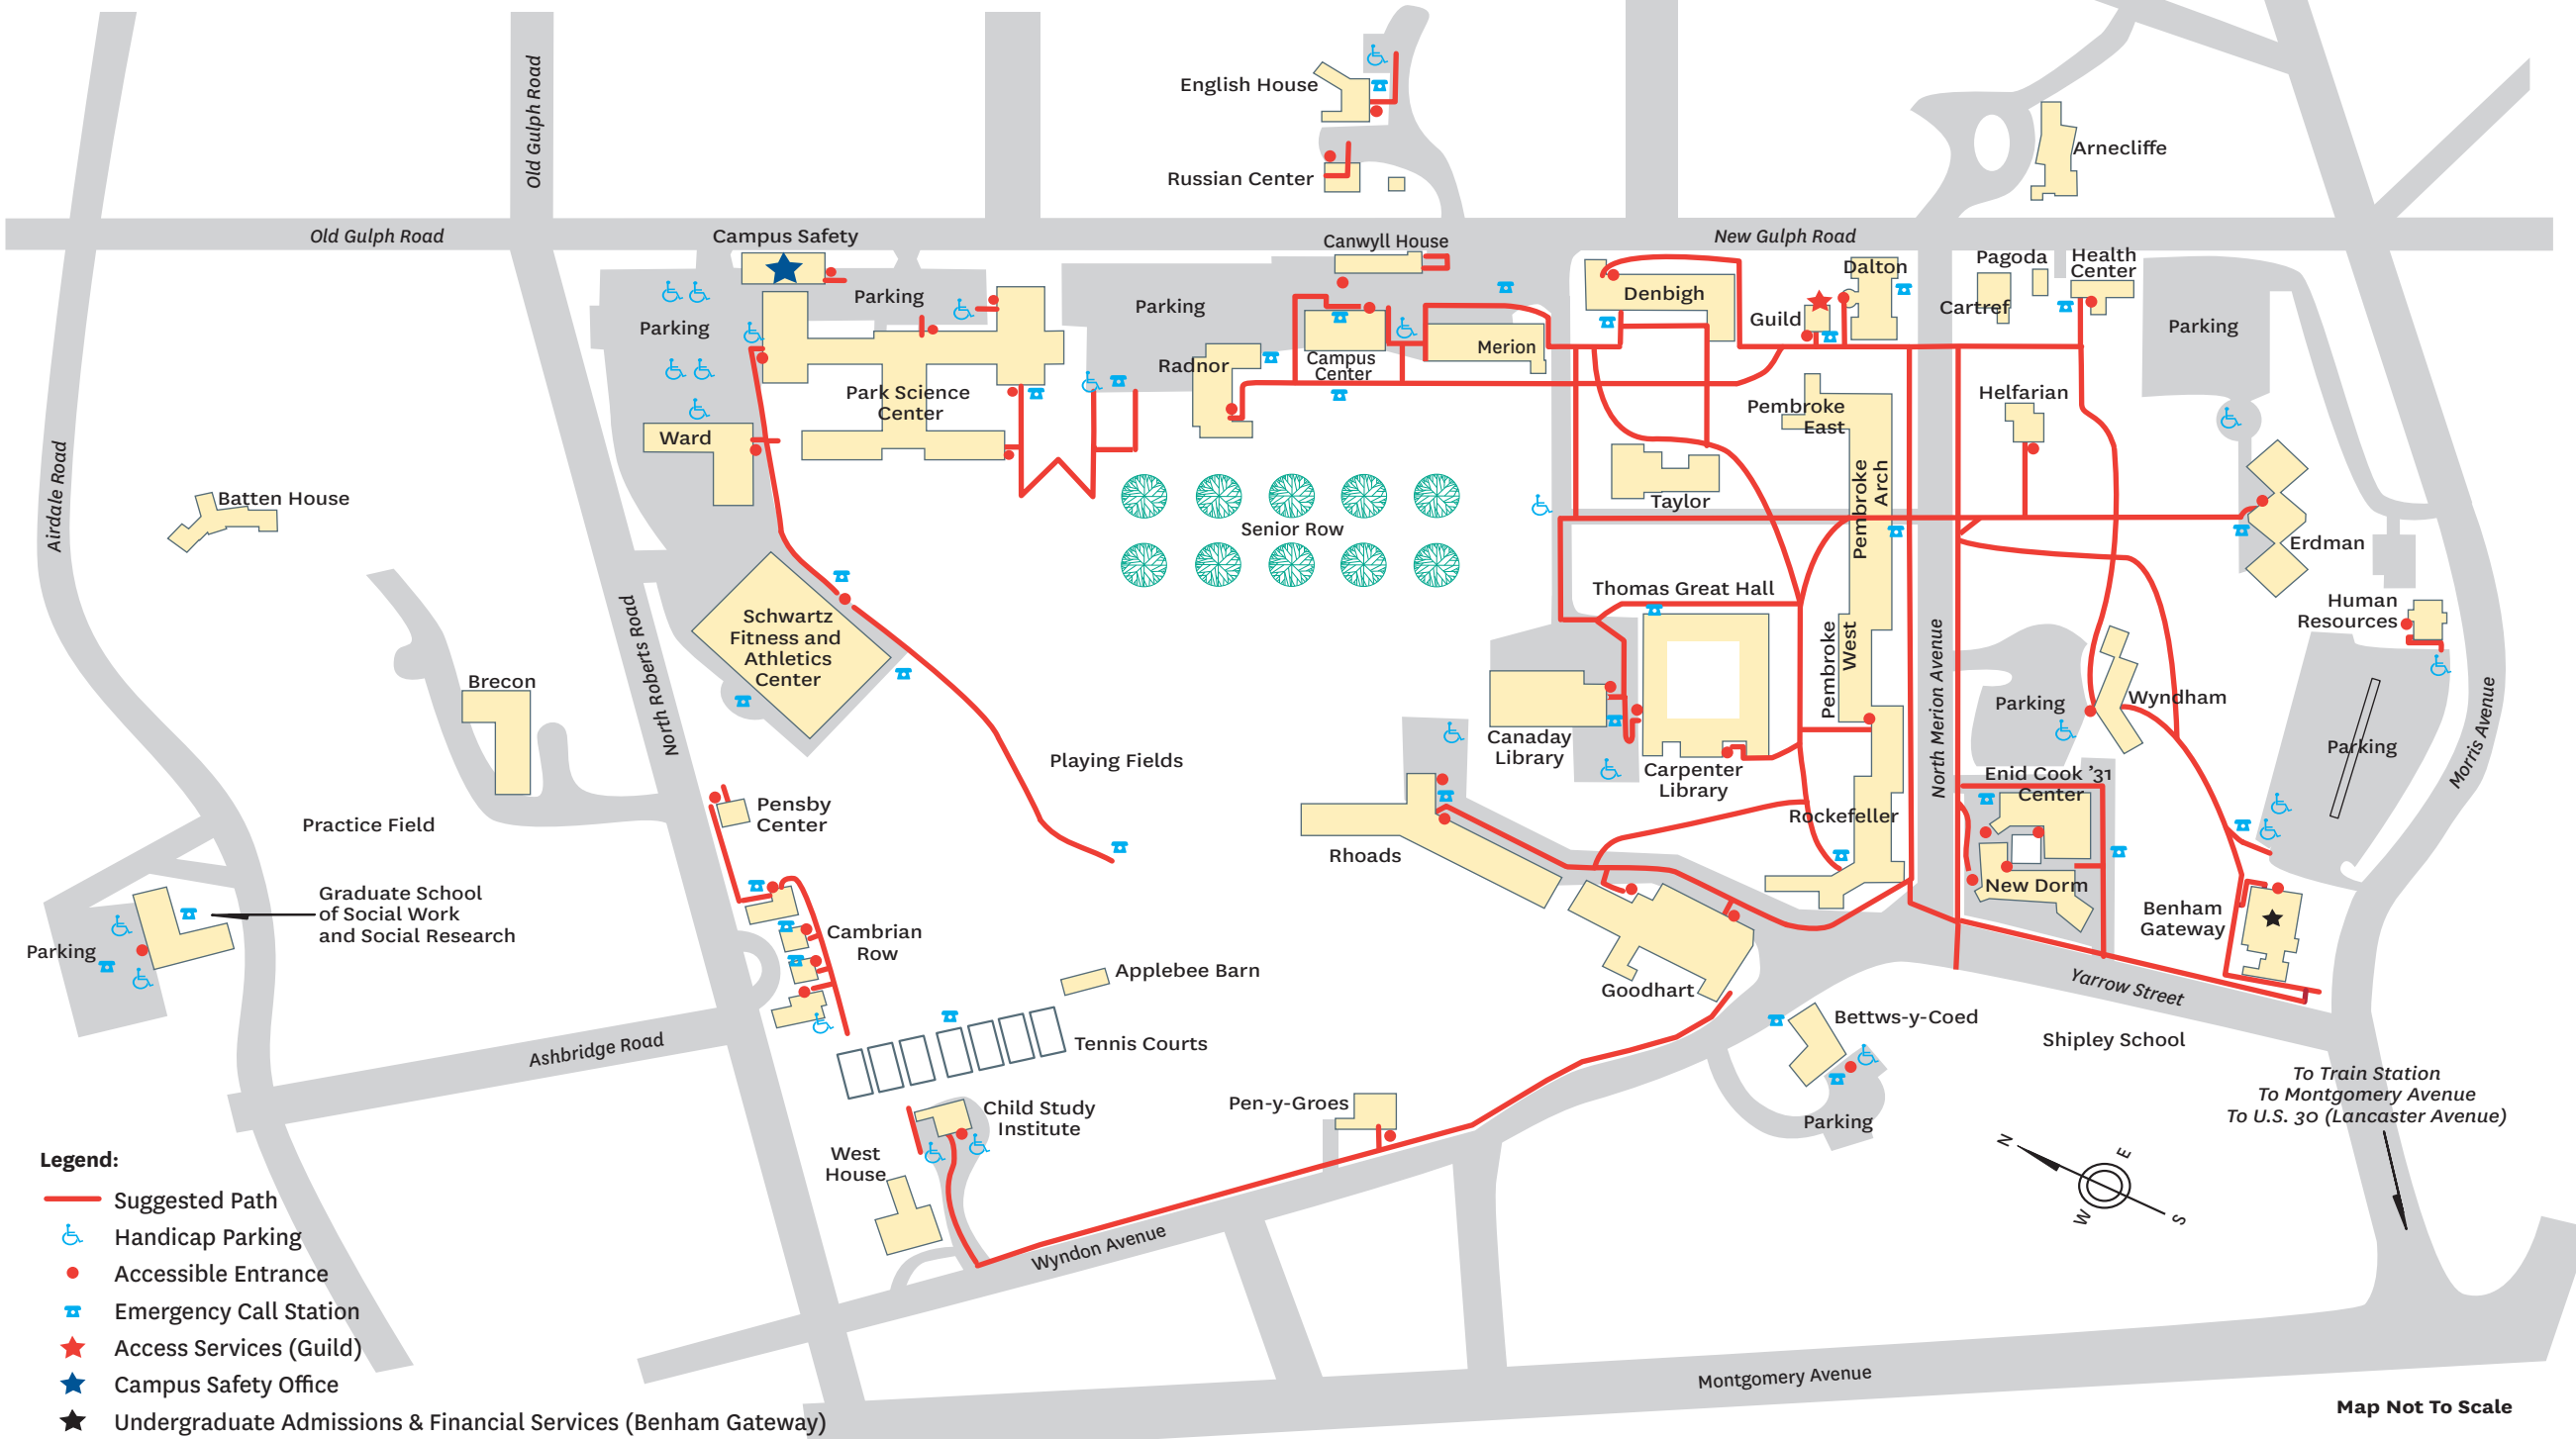

BRYN MAWR *Campus Access Guide*

To Train Station
To Montgomery Avenue
To U.S. 30 (Lancaster Avenue)