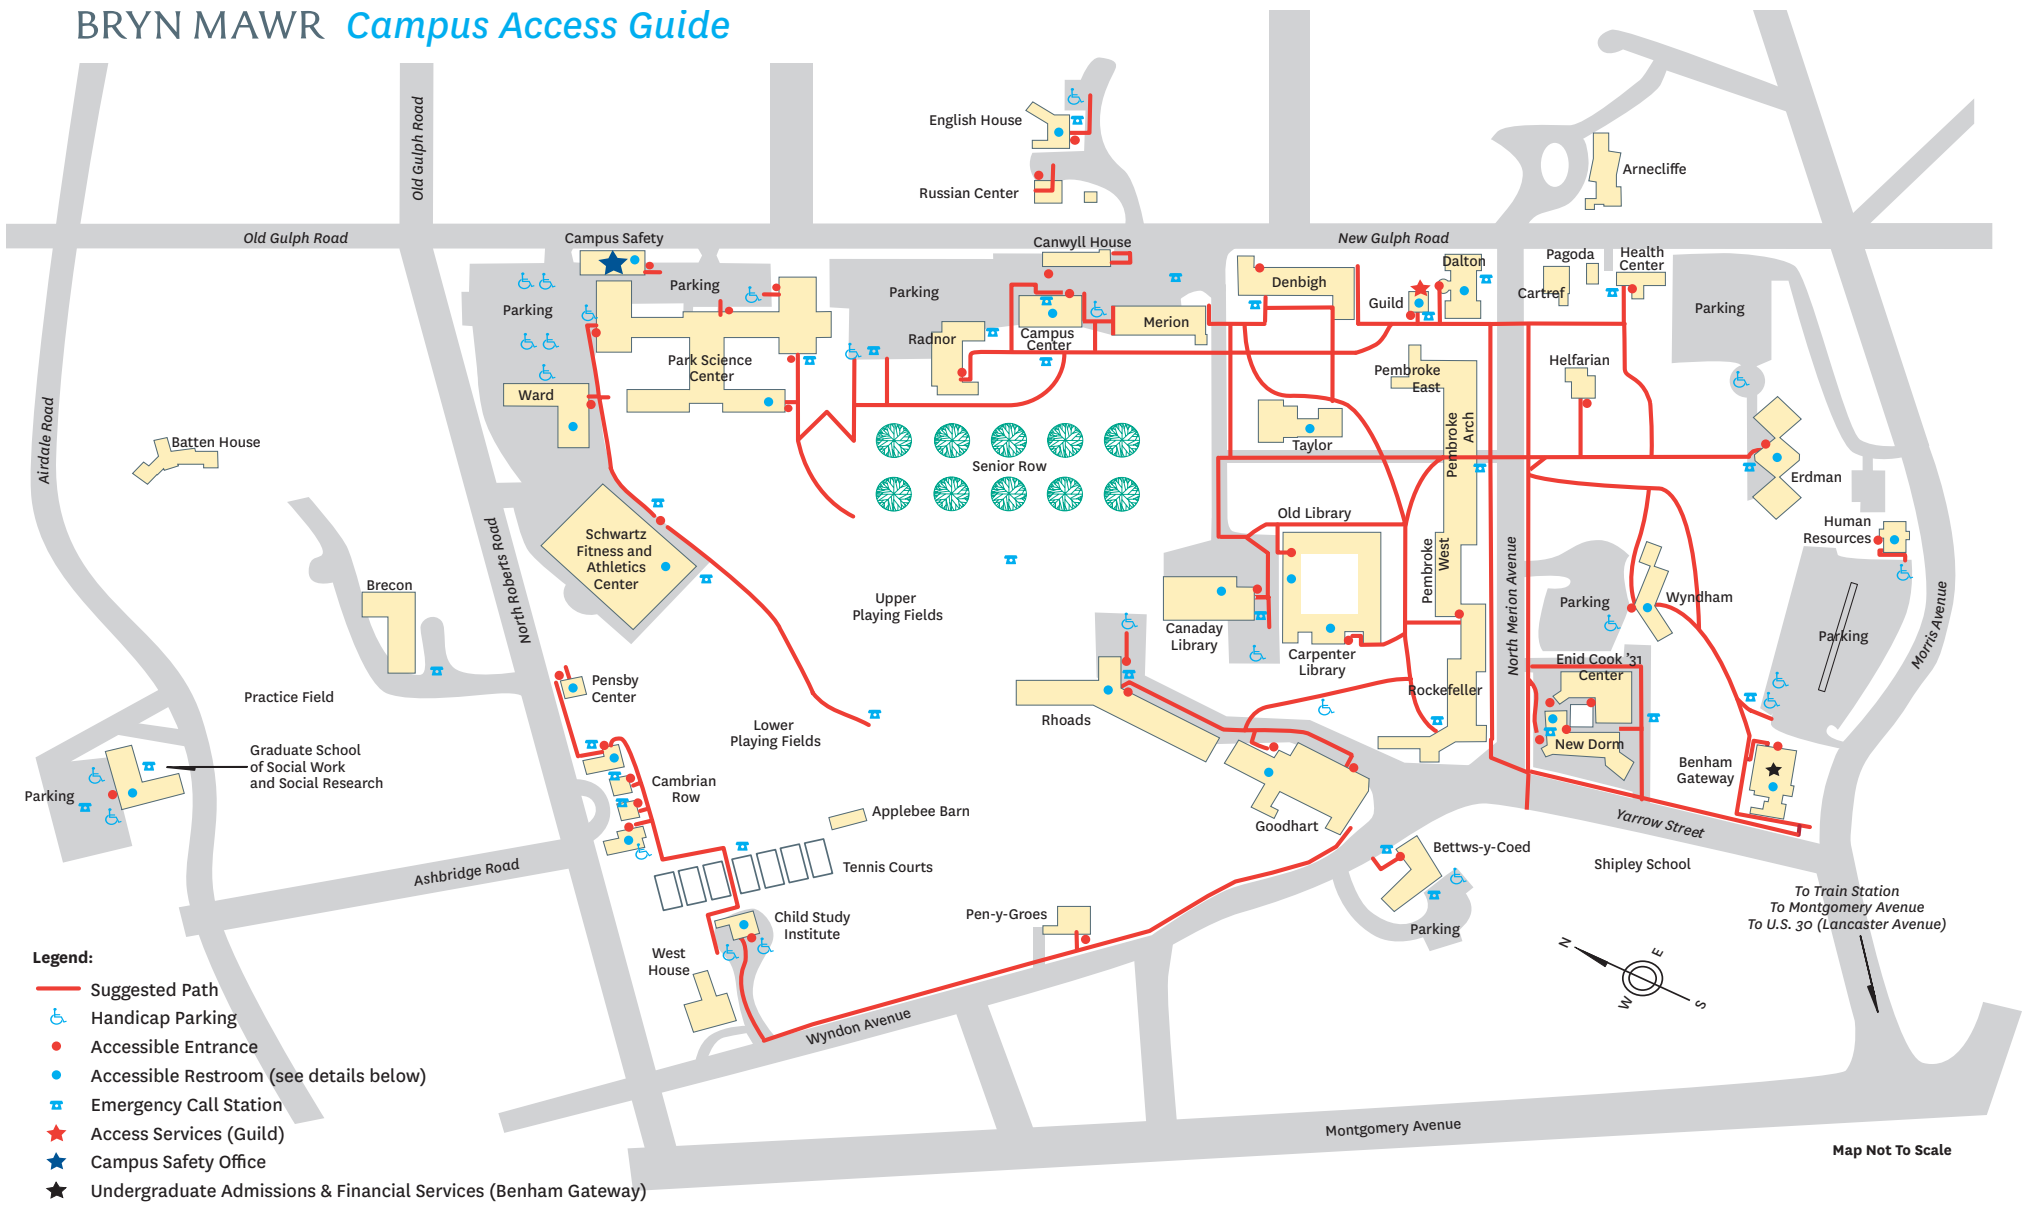

BRYN MAWR *Campus Access Guide*

Accessible Restrooms:		
Cambrian Row 215	2nd Floor	
Cambrian Row 217-219.....	1st Floor	
Campus Center	Ground and 1st Floor	
Campus Safety	1st Floor	
Canaday	A Floor, 3rd floor	
Carpenter Library	Basement Level	
Child Study Institute	1st Floor	
Old Library	1st Floor	
Collier Library.....	3rd floor	
Dalton	All Floors	
English House	1st Floor	
Erdman.....	200 Level by Dining Hall Entrance	
Gateway	All Floors	
Goodhart	1st Floor, Benham lobby	
GSSWSR.....	All Floors	
Guild	Ground Floor	
Human Resources	1st Floor	
New Dorm Dining Hall.....	1st Floor	
Park Science	All Floors	
Pensby.....	1st Floor	
Rhoads Dining Hall	1st Floor, 2nd Floor	Adjacent to Dining Hall
Schwartz Gym.....	1st Floor Lobby, All Locker Rooms	
Taylor	2nd Floor	
Ward	1st Floor	
Wyndham	1st Floor	