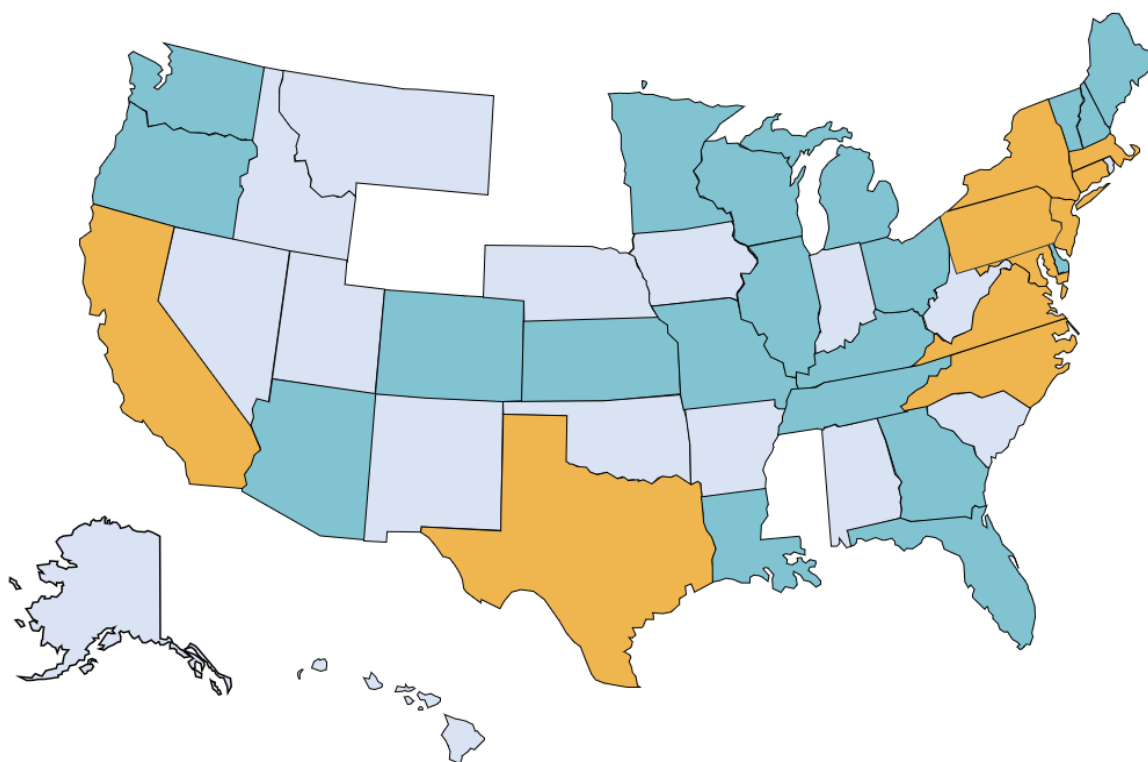

Overall | Full Time Undergraduates 1403 100%

Domestic Residents	United States Residents	1197	85%
	New England	170	12%
	Mid-Atlantic	467	33%
	South	159	11%
	Midwest	97	7%
	Southwest	93	7%
	West	198	14%
	District/Territory	13	1%
	States (of 50) Represented	46	
Districts/Territories Represented	3		

Count of Domestic Residents by State

Overall	Full Time Undergraduates	1403	100%
International Residents	International Residents	206	15%
	Foreign Countries Represented	33	
By Country	China	107	
	India	10	
	Viet Nam	9	
	Korea, Republic of	8	
	Bangladesh	6	
	France	5	
	Pakistan	5	
	Singapore	5	
	United Kingdom	5	
	Ghana	4	
	Ethiopia	3	
	Germany	3	
	Japan	3	
	Netherlands	3	
	Nigeria	3	
	Russian Federation	3	
	Thailand	3	
	Canada	2	
	Kenya	2	
	Paraguay	2	
	Turkey	2	
	United Arab Emirates	2	
	Belarus	1	
	Belgium	1	
	Egypt	1	
	Fmr Yugoslav Rep of Macedonia	1	
	Iceland	1	
	Mexico	1	
	Nepal	1	
	Panama	1	
	Slovakia	1	
	Taiwan, Province of China	1	
	Zimbabwe	1	